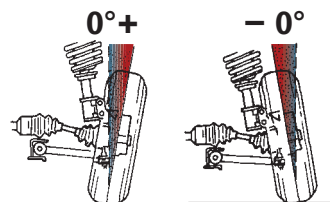

Over the life of your vehicle

Whether you are getting new tires, noticing wear patterns on existing tires, or are experiencing handling problems you may need a Total Wheel Alignment.

Tech Tip:

- Use in struts where the hole in the strut is not elongated.
- For positive change, face the locking tab outward, towards you. For negative adjustment, face the locking tab inward, or away from you.

TECHNICAL ASSISTANCE: 800-525-6505

Specialty Products Company®

EZ Cam™ Camber Alignment Chart

What is Camber?

POSITIVE **NEGATIVE**

Camber is the inward or outward tilt of the top of the wheel.

If your vehicle has **POSITIVE CAMBER** the top of the wheel is tilted out, or away from the engine. Too much positive camber can cause wear on the outside of the tires, and could cause extra wear on suspension parts.